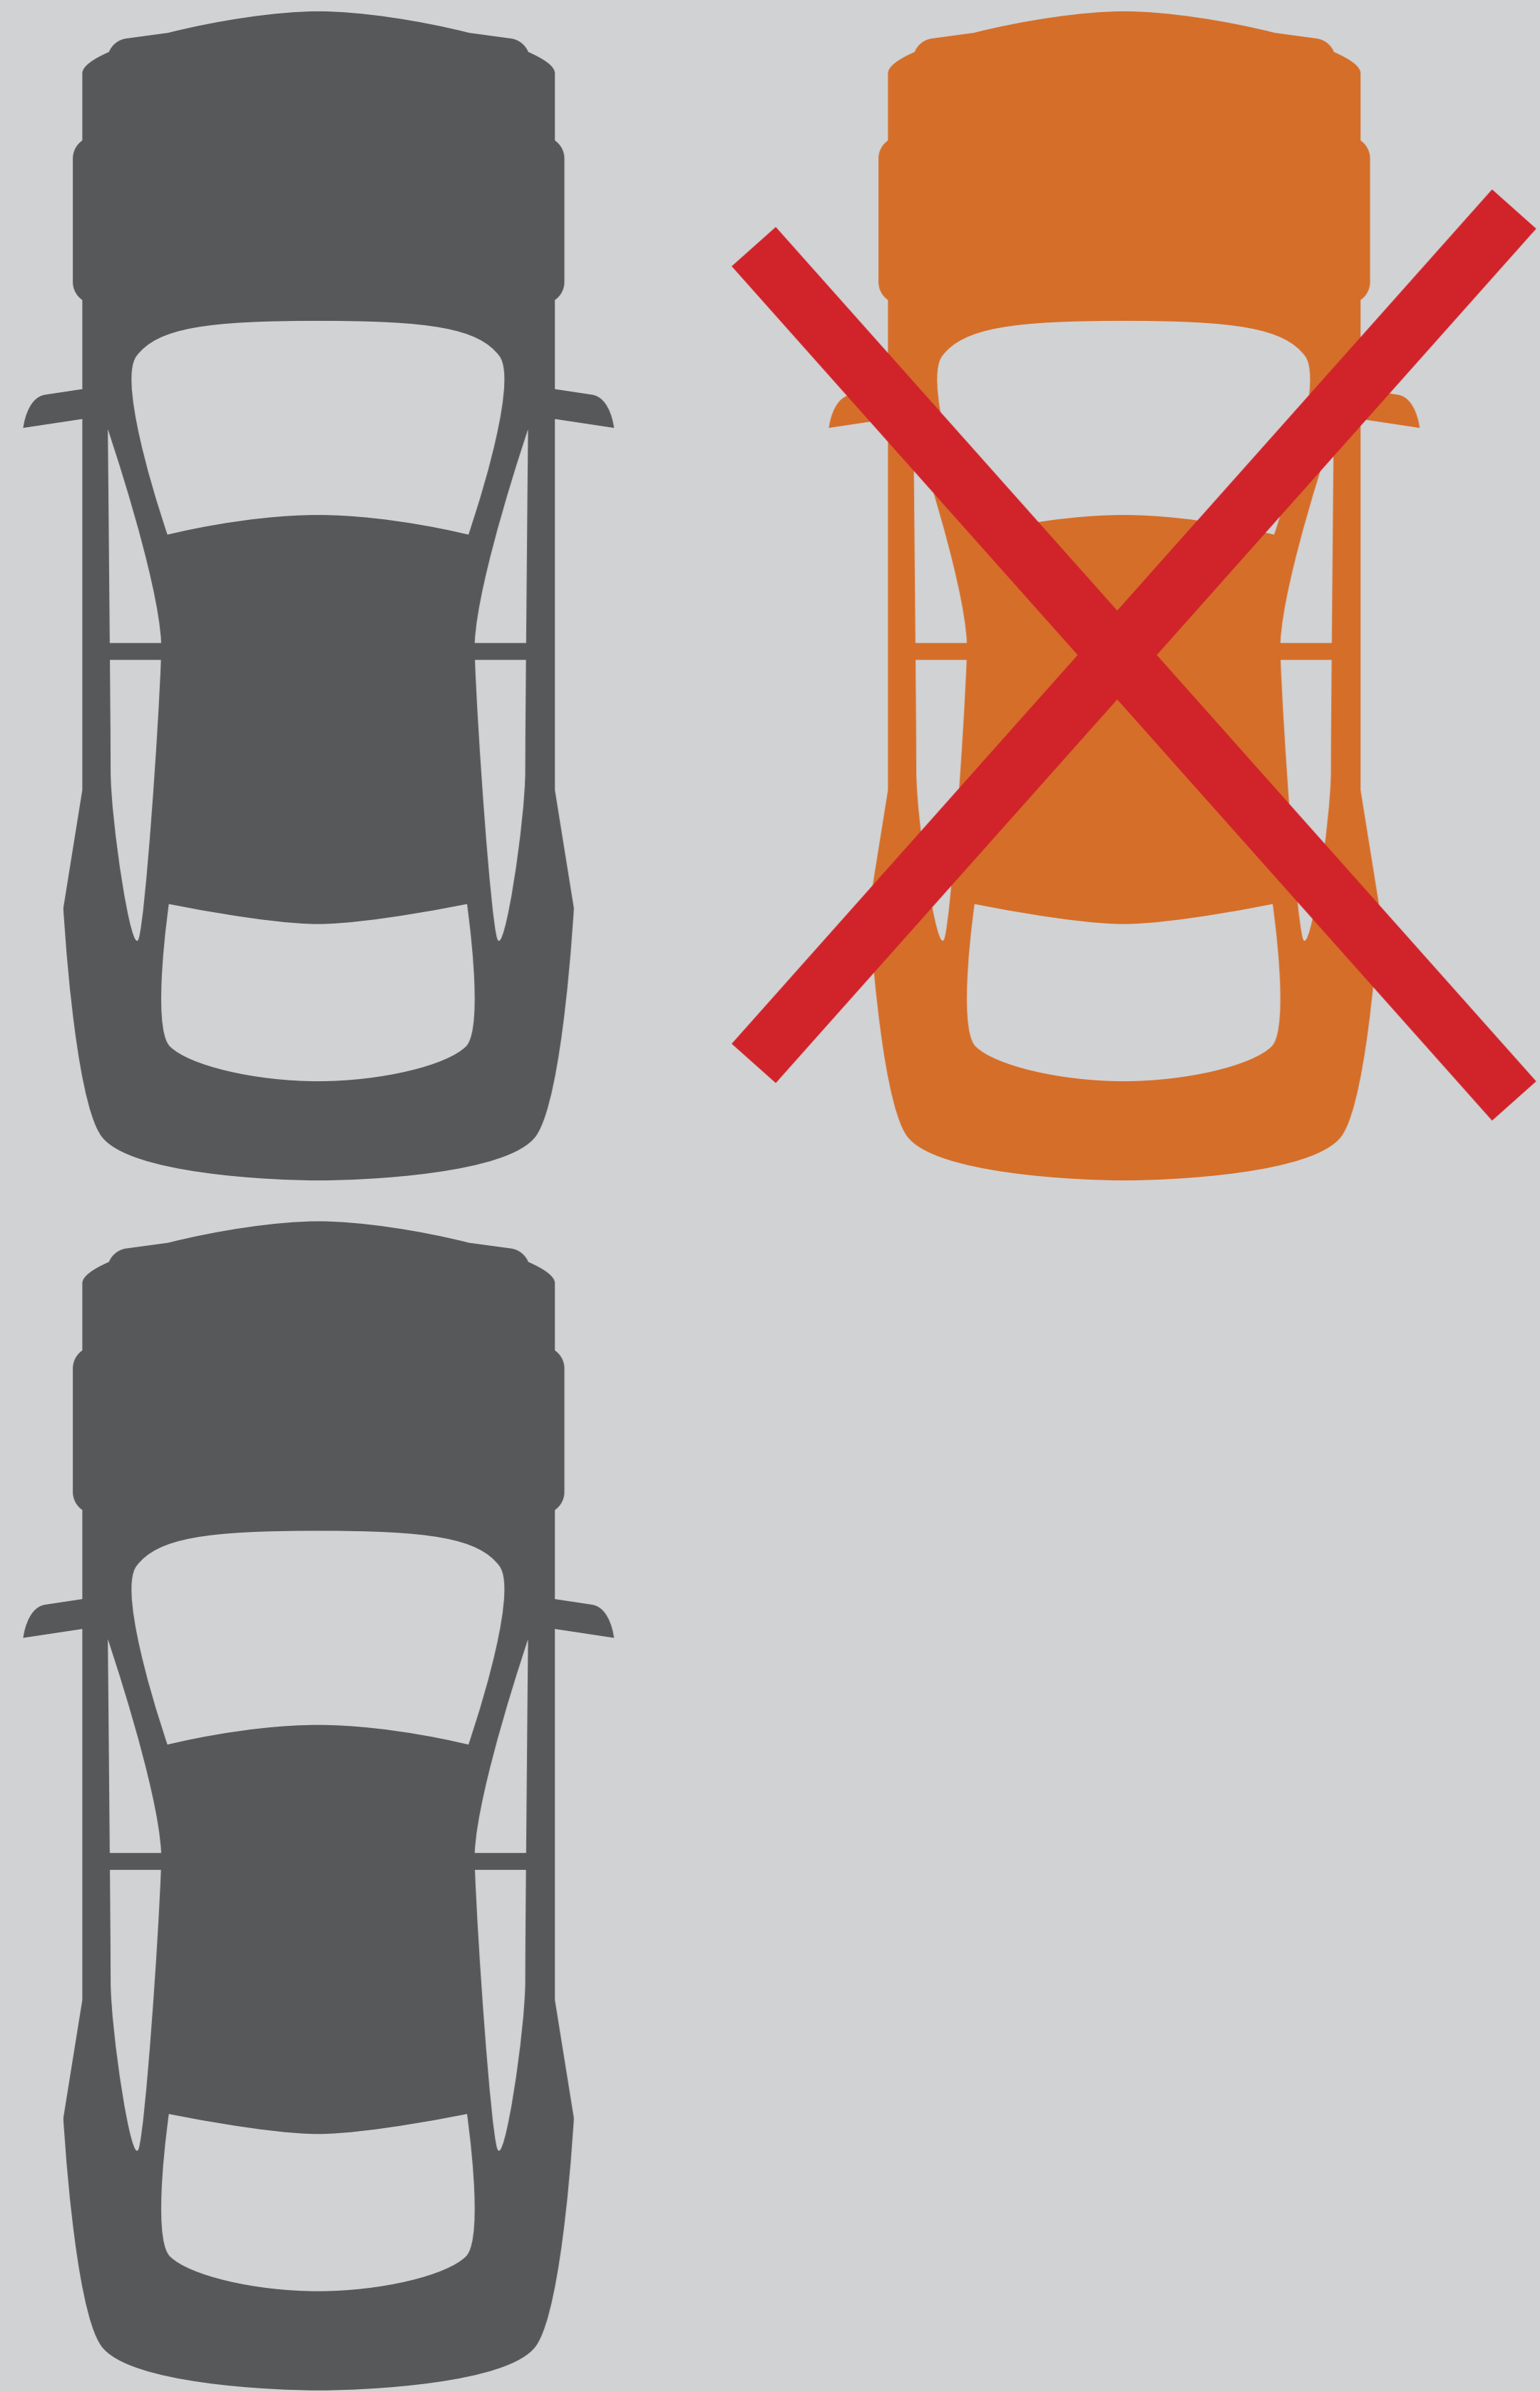

**Don't stop in
a BUS ZONE**

**Penalty: \$337* and
2 demerit points**

**Don't stop in a
NO STOPPING
zone**

**Penalty: \$337* and
2 demerit points**

**Don't
DOUBLE PARK**

**Penalty: \$337* and
2 demerit points**

NO PARKING/ KISS & RIDE AREAS:

**YOU MAY ONLY STAY 2 MINUTES &
DRIVER MUST REMAIN WITHIN
3 METRES OF THE VEHICLE**

**Penalty \$187* and
2 demerit points**